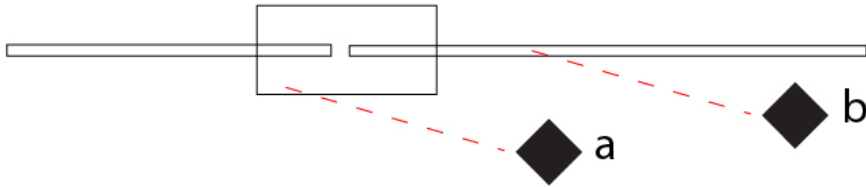

SPILO 2 ROD RECESSED

D46031-

PROJECT
TYPE
SPECIFIER
QUANTITY
DATE

D