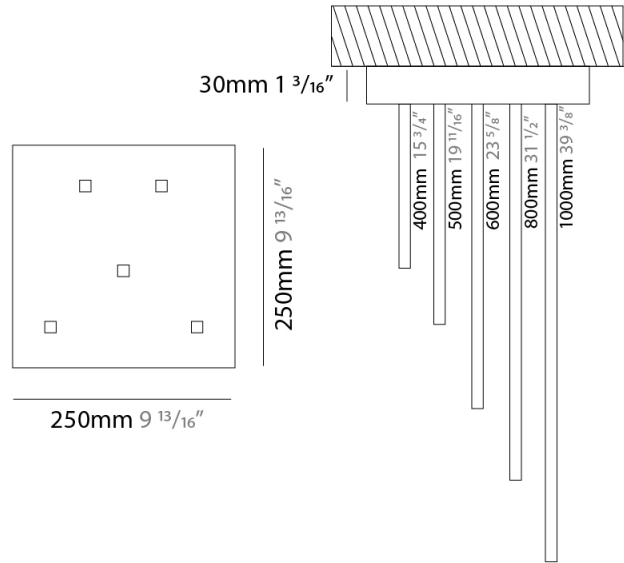

GENERAL

Series: Spillo
 Subseries: Spillo Horizontal
 Brand: Icone
 Division: Design
 Mounting Type: Suspension
 Mounting Location: Ceiling
 Subcategory: Ambient

PHYSICAL

Shape: Abstract
 Width (mm): 1040
 Width (in): 40 ¹⁵/₁₆
 Height (mm): 1500
 Height (in): 59 ¹/₁₆
 Light Distribution: Direct
 Fixture Finish: WHI / CHR / BGD
 Fixture Material: Brass

GENERAL

Series: Spillo
 Subseries: Spillo Vertical
 Brand: Icone
 Division: Design
 Mounting Type: Suspension
 Mounting Location: Ceiling
 Subcategory: Ambient

PHYSICAL

Shape: Rectangle
 Height (mm): 1700
 Height (in): 66 ¹⁵/₁₆
 Max. Overall Height (mm): 3000
 Max. Overall Height (in): 118 ¹/₈
 Light Distribution: Direct / Indirect
 Fixture Finish: WHI / CHR / BGD
 Fixture Material: Brass

GENERAL

Series: Spillo
 Subseries: Spillo 5 Rod
 Brand: Icone
 Division: Design
 Mounting Type: Recessed
 Mounting Location: Ceiling
 Subcategory: Ambient

PHYSICAL

Shape: Abstract
 Width (mm): 50
 Width (in): 1 ¹⁵/₁₆
 Height (mm): 1000
 Height (in): 39 ³/₈
 Light Distribution: Adjustable
 Fixture Finish: WHI / BLK / CHR / BGD
 Fixture Material: Brass

LED

Color Temperature (°K): 2700 / 3000
 Nominal Lumen (lm): 3850
 CRI: >90 CRI
 Lamp Life (hrs): 50000

OPTICAL

Adjustability: Tilt 120°

RATINGS AND CERTIFICATIONS

Certified By: Certified for North American Standards
 IP rating: IP20