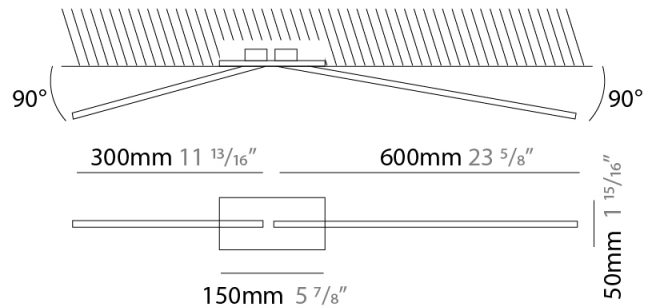

GENERAL

Series: Spillo
 Subseries: Spillo Vertical
 Brand: Icone
 Division: Design
 Mounting Type: Suspension
 Mounting Location: Ceiling
 Subcategory: Ambient

PHYSICAL

Shape: Rectangle
 Height (mm): 1700
 Height (in): 66 ¹⁵/₁₆
 Max. Overall Height (mm): 3000
 Max. Overall Height (in): 118 ¹/₈
 Light Distribution: Direct / Indirect
 Fixture Finish: WHI / CHR / BGD
 Fixture Material: Brass

GENERAL

Series: Spillo
 Subseries: Spillo 2 Rod
 Brand: Icone
 Division: Design
 Mounting Type: Recessed
 Mounting Location: Ceiling
 Subcategory: Ambient

PHYSICAL

Shape: Rectangle
 Length (mm): 50
 Length (in): 1 ¹⁵/₁₆
 Width (mm): 900
 Width (in): 35 ⁷/₁₆
 Height (mm): 600
 Height (in): 23 ⁵/₈
 Light Distribution: Adjustable
 Fixture Finish: WHI / BLK / CHR / BGD
 Fixture Material: Brass

LED

Color Temperature (°K): 2700 / 3000
 Nominal Lumen (lm): 990
 CRI: >90 CRI
 Lamp Life (hrs): 50000

OPTICAL

Adjustability: Tilt 90°

RATINGS AND CERTIFICATIONS

Certified By: Certified for North American Standards
 IP rating: IP20

GENERAL

Series: Spillo
 Subseries: Spillo 2 Rod
 Brand: Icone
 Division: Design
 Mounting Type: Recessed
 Mounting Location: Ceiling
 Subcategory: Ambient

PHYSICAL

Shape: Rectangle
 Length (mm): 50
 Length (in): 1 ¹⁵/₁₆
 Width (mm): 1200
 Width (in): 47 ¹/₄
 Height (mm): 800
 Height (in): 31 ¹/₂
 Light Distribution: Adjustable
 Fixture Finish: WHI / BLK / CHR / BGD
 Fixture Material: Brass