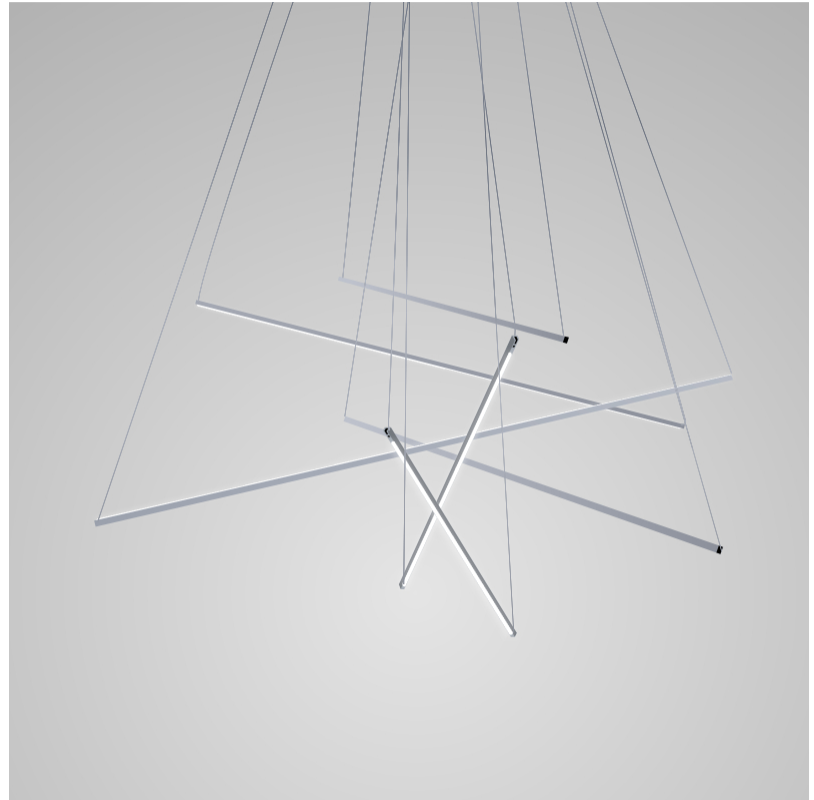

PROJECT _____
TYPE _____
SPECIFIER _____
QUANTITY _____
DATE _____

SPILLO 6 ROD SUSPENSION

D42053- _____ - _____
base number   Color   Finish
                         Temperature   Options

1. To build a product code in our configurator select the specify button on the base model # product page
2. To build a manual product code on this datasheet choose from the options listed below in blue font and add the suffix to the base model #

GENERAL

Series: Spillo
Subseries: Spillo 6 Rod
Brand: Icone
Division: Design
Mounting Type: Suspension
Mounting Location: Ceiling
Subcategory: Ambient

PHYSICAL

Shape: Abstract
Height (mm): 1500
Height (in): 59 1/16
Light Distribution: Direct / Indirect
Fixture Finish: WHI / CHR / BGD
Fixture Material: Brass

ELECTRICAL

Lamp Type: LED
Total Output Wattage (W): 47
Dimming: 0-10V Dimming
Driver Included: Yes
Driver Location: Integrated
Driver Type: Constant Current - Universal
Input Voltage (V): 120 - 277
Output Voltage (V): 12
Upon Request: (Included) Integral: Non-dimming / 277Vac / (Not included - see components) Remote: 0-10Vdc dimming

LED

Color Temperature (°K): 2700 / 3000
Nominal Lumen (lm): 3960
CRI: >90 CRI
Lamp Life (hrs): 50000

OPTICAL

RATINGS AND CERTIFICATIONS

Certified By: Certified for North American Standards
IP rating: IP20

300mm 11 13/16"