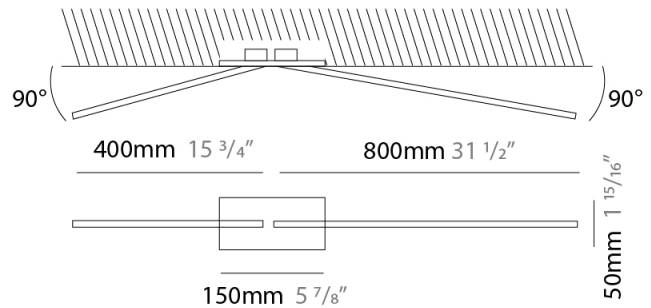

GENERAL

Series: Spillo
 Subseries: Spillo 2 Rod
 Brand: Icone
 Division: Design
 Mounting Type: Recessed
 Mounting Location: Ceiling
 Subcategory: Ambient

PHYSICAL

Shape: Rectangle
 Length (mm): 50
 Length (in): 1 ¹⁵/₁₆
 Width (mm): 1200
 Width (in): 47 ¹/₄
 Height (mm): 800
 Height (in): 31 ¹/₂
 Light Distribution: Adjustable
 Fixture Finish: WHI / BLK / CHR / BGD
 Fixture Material: Brass

LED

Color Temperature (°K): 2700 / 3000
 Nominal Lumen (lm): 1320
 CRI: >90 CRI
 Lamp Life (hrs): 50000

OPTICAL

Adjustability: Tilt 90°

RATINGS AND CERTIFICATIONS

Certified By: Certified for North American Standards
 IP rating: IP20