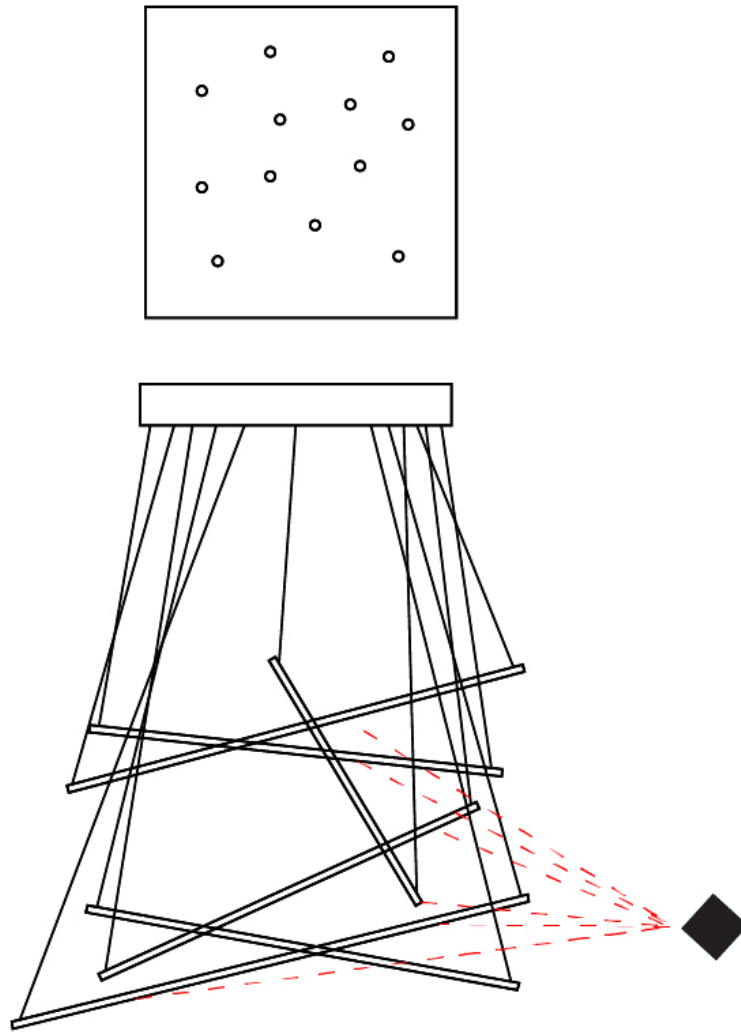

SPILLO 6 ROD SUSPENSION

D42053-

PROJECT _____

TYPE _____

SPECIFIER _____

QUANTITY _____

DATE _____

D