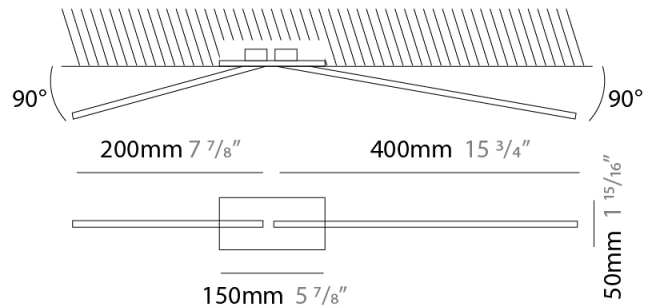

GENERAL

Series: Spillo
 Subseries: Spillo Horizontal
 Brand: Icone
 Division: Design
 Mounting Type: Suspension
 Mounting Location: Ceiling
 Subcategory: Ambient

PHYSICAL

Shape: Abstract
 Width (mm): 1040
 Width (in): 40 ¹⁵/₁₆
 Height (mm): 1500
 Height (in): 59 ¹/₁₆
 Light Distribution: Direct
 Fixture Finish: WHI / CHR / BGD
 Fixture Material: Brass

GENERAL

Series: Spillo
 Subseries: Spillo Vertical
 Brand: Icone
 Division: Design
 Mounting Type: Suspension
 Mounting Location: Ceiling
 Subcategory: Ambient

PHYSICAL

Shape: Rectangle
 Height (mm): 1700
 Height (in): 66 ¹⁵/₁₆
 Max. Overall Height (mm): 3000
 Max. Overall Height (in): 118 ¹/₈
 Light Distribution: Direct / Indirect
 Fixture Finish: WHI / CHR / BGD
 Fixture Material: Brass

GENERAL

Series: Spillo
 Subseries: Spillo 2 Rod
 Brand: Icone
 Division: Design
 Mounting Type: Recessed
 Mounting Location: Ceiling
 Subcategory: Ambient

PHYSICAL

Shape: Rectangle
 Length (mm): 50
 Length (in): 1 ¹⁵/₁₆
 Width (mm): 600
 Width (in): 23 ⁵/₆
 Height (mm): 400
 Height (in): 15 ³/₄
 Light Distribution: Adjustable
 Fixture Finish: WHI / BLK / CHR / BGD
 Fixture Material: Brass

LED

Color Temperature (°K): 2700 / 3000
 Nominal Lumen (lm): 660
 CRI: >90 CRI
 Lamp Life (hrs): 50000

OPTICAL

Adjustability: Tilt 90°

RATINGS AND CERTIFICATIONS

Certified By: Certified for North American Standards
 IP rating: IP20