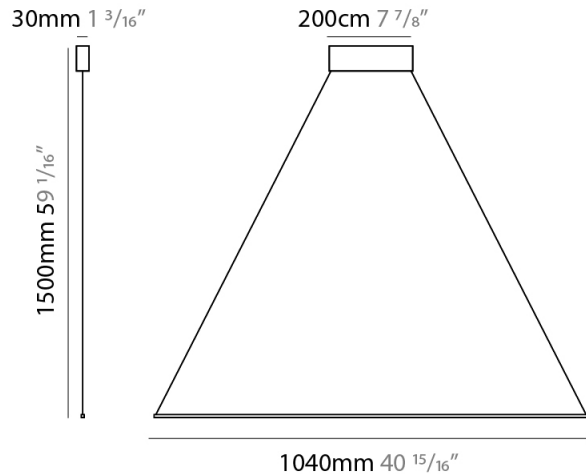

SPILLO HORIZONTAL SUSPENSION

D42050- _____ - _____

base number   Color _____   Finish _____
                                         Temperature   Options

1. To build a product code in our configurator select the specify button on the base model # product page
2. To build a manual product code on this datasheet choose from the options listed below in blue font and add the suffix to the base model #

GENERAL

Series: Spillo
Subseries: Spillo Horizontal
Brand: Icone
Division: Design
Mounting Type: Suspension
Mounting Location: Ceiling
Subcategory: Ambient

PHYSICAL

Shape: Abstract
Width (mm): 1040
Width (in): 40 ¹⁵/₁₆
Height (mm): 1500
Height (in): 59 ¹/₁₆
Light Distribution: Direct
Fixture Finish: WHI / CHR / BGD
Fixture Material: Brass

ELECTRICAL

Lamp Type: LED
Total Output Wattage (W): 13.20
Dimming: 0-10V Dimming
Driver Included: Yes
Driver Location: Integrated
Driver Type: Constant Current - 120Vac - non-dimming
Driver Class: Class 2
Input Voltage (V): 120 - 277
Output Voltage (V): 12
Upon Request: (Not included - see components) Remote: 0-10Vdc dimming / 277Vac

LED

Color Temperature (°K): 2700 / 3000
Nominal Lumen (lm): 1100
CRI: >90 CRI
Lamp Life (hrs): 50000

OPTICAL

RATINGS AND CERTIFICATIONS

Certified By: Certified for North American Standards
IP rating: IP20