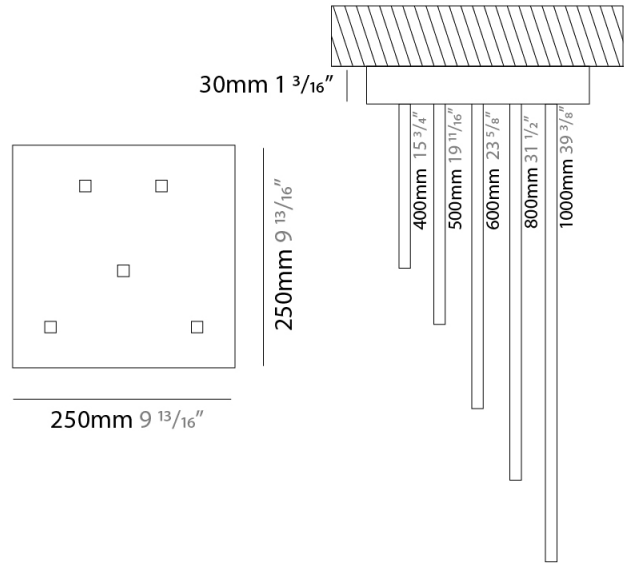

SPILLO 5 ROD SURFACE

D42068- _____ - _____
base number   Color   Finish
                         Temperature   Options

1. To build a product code in our configurator select the specify button on the base model # product page
2. To build a manual product code on this datasheet choose from the options listed below in blue font and add the suffix to the base model #

GENERAL

Series: Spillo
Subseries: Spillo 5 Rod
Brand: Icone
Division: Design
Mounting Type: Surface
Mounting Location: Ceiling
Subcategory: Ambient

PHYSICAL

Shape: Abstract
Height (mm): 1030
Height (in): 40 ⁹/₁₆
Light Distribution: Direct / Indirect
Fixture Finish: WHI / BLK / CHR / BGD
Fixture Material: Brass

ELECTRICAL

Lamp Type: LED
Total Output Wattage (W): 45.72
Dimming: 0-10V Dimming
Driver Included: Yes
Driver Location: Integrated
Driver Type: Constant Voltage - 120-277Vac Non-dimming
Driver Class: Class 2
Input Voltage (V): 120 - 277
Output Voltage (V): 12
Upon Request: (Not included, see components) Remote: 0-10Vdc dimming / (Included) Integral: Non-dimming / 277Vac

LED

Color Temperature (°K): 2700 / 3000
Nominal Lumen (lm): 3850
CRI: >90 CRI
Lamp Life (hrs): 50000

OPTICAL

RATINGS AND CERTIFICATIONS

Certified By: Certified for North American Standards
IP rating: IP20