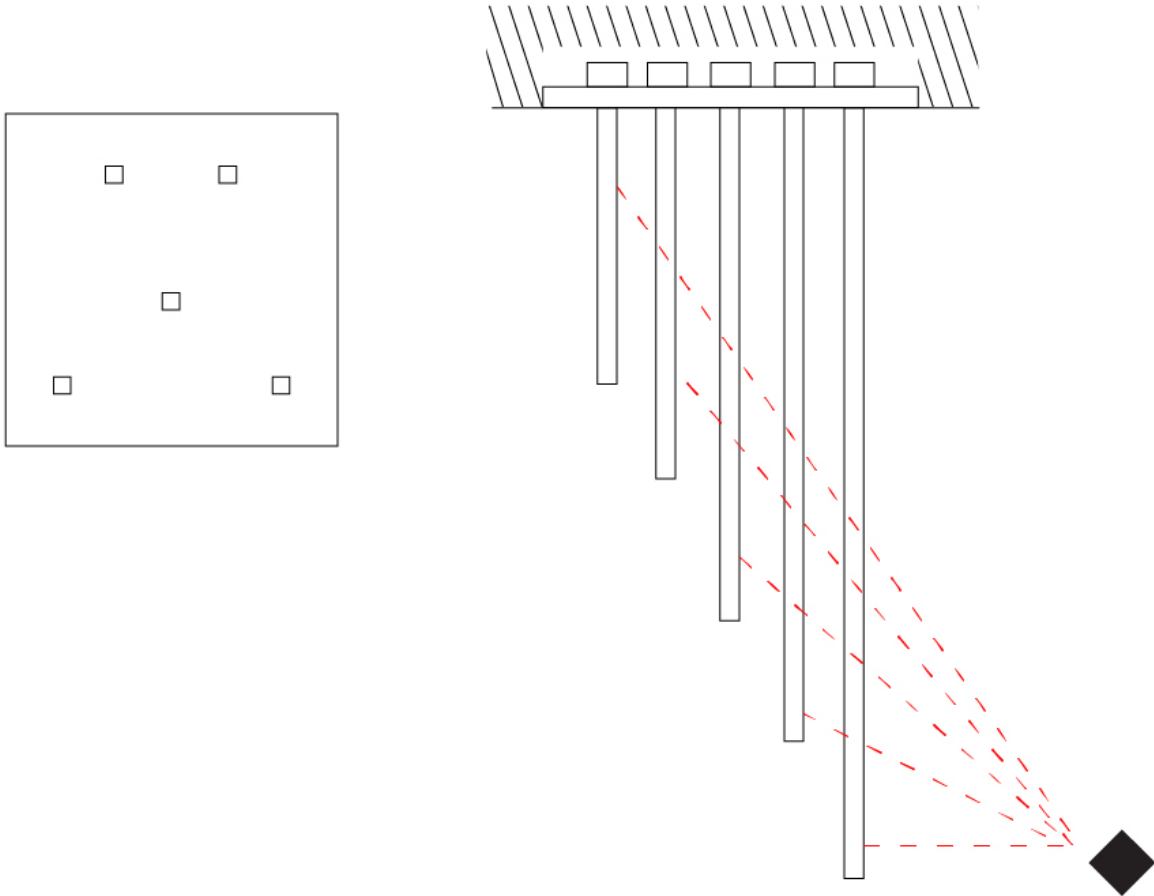

SPILO 5 ROD SURFACE

D42068-

PROJECT
TYPE
SPECIFIER
QUANTITY
DATE

D