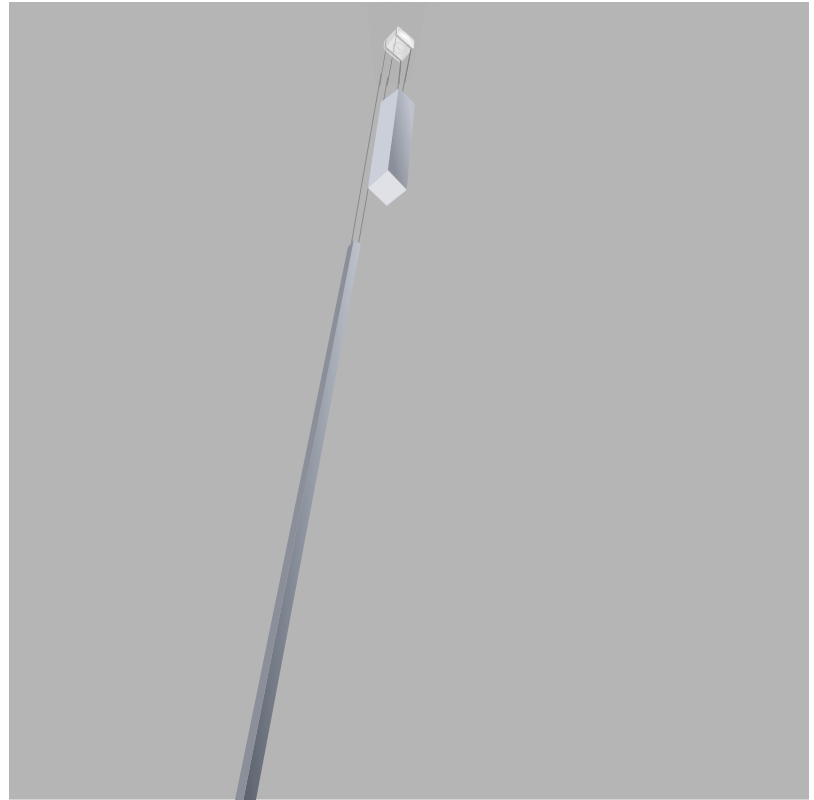

GENERAL

Series: Spillo
 Subseries: Spillo Horizontal
 Brand: Icone
 Division: Design
 Mounting Type: Suspension
 Mounting Location: Ceiling
 Subcategory: Ambient

PHYSICAL

Shape: Abstract
 Width (mm): 1040
 Width (in): 40 ¹⁵/₁₆
 Height (mm): 1500
 Height (in): 59 ¹/₁₆
 Light Distribution: Direct
 Fixture Finish: WHI / CHR / BGD
 Fixture Material: Brass

GENERAL

Series: Spillo
 Subseries: Spillo Vertical
 Brand: Icone
 Division: Design
 Mounting Type: Suspension
 Mounting Location: Ceiling
 Subcategory: Ambient

PHYSICAL

Shape: Rectangle
 Height (mm): 1700
 Height (in): 66 ¹⁵/₁₆
 Max. Overall Height (mm): 3000
 Max. Overall Height (in): 118 ¹/₈
 Light Distribution: Direct / Indirect
 Fixture Finish: WHI / CHR / BGD
 Fixture Material: Brass

25mm 1"

SPILLO VERTICAL SUSPENSION

D42051-

PROJECT

TYPE

SPECIFIER

QUANTITY

DATE

GENERAL

Series: Spillo
 Subseries: Spillo 6 Rod
 Brand: Icone
 Division: Design
 Mounting Type: Suspension
 Mounting Location: Ceiling
 Subcategory: Ambient

PHYSICAL

Shape: Abstract
 Height (mm): 1500
 Height (in): 59 1/16
 Light Distribution: Direct / Indirect
 Fixture Finish: WHI / CHR / BGD
 Fixture Material: Brass